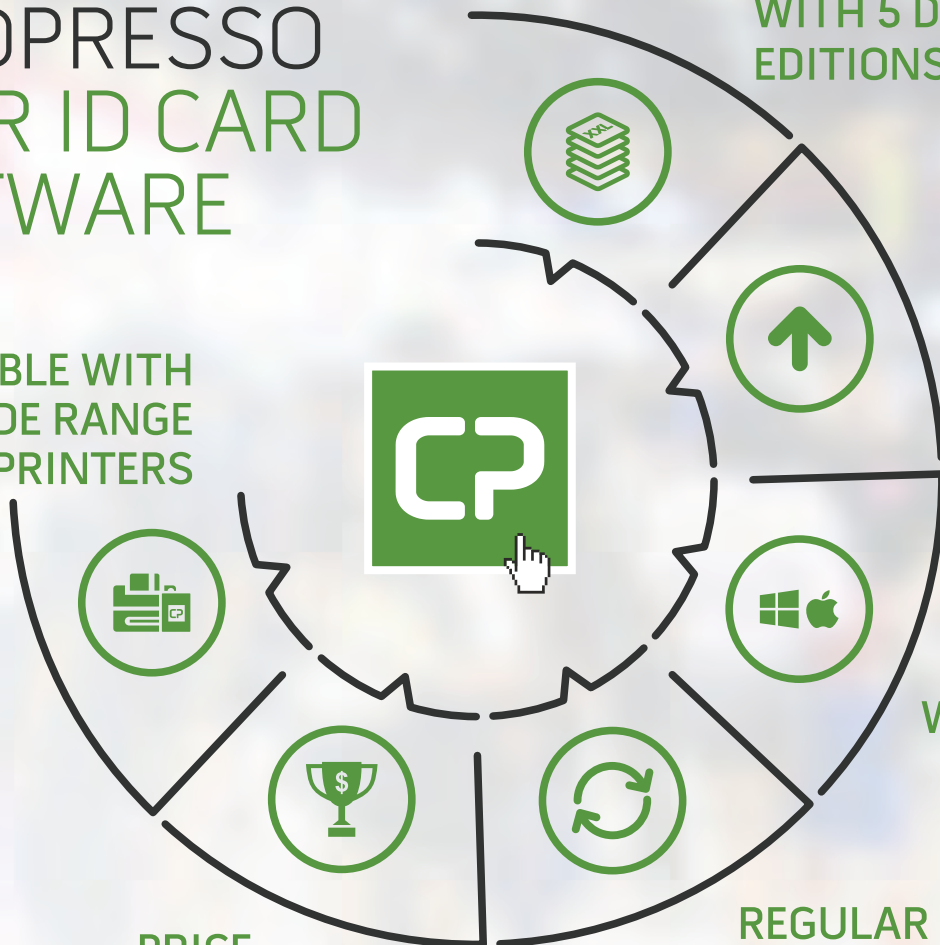

## CARDPRESSO YOUR ID CARD SOFTWARE

FLEXIBLE SOLUTION,  
WITH 5 DIFFERENT  
EDITIONS

COMPATIBLE WITH  
A WIDE RANGE  
OF PRINTERS

UPGRADABLE  
AT ANYTIME

MAC AND  
WIN SUPPORT

PRICE  
COMPETITIVE

REGULAR  
FREE UPDATES

# cardPresso ID CARD SOFTWARE